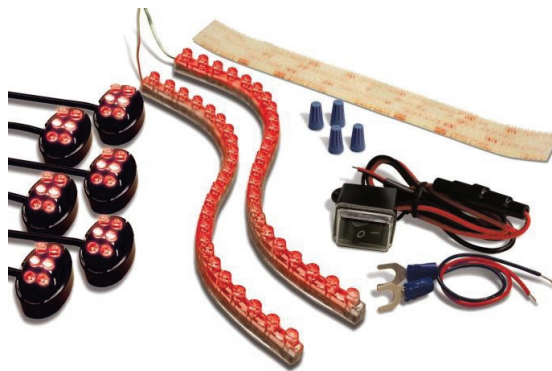

JANUARY SPECIALS

Buy 2, Get 1 Free

Dealers make upwards of 45% on all StreetFX items.

Customers can see LED color and brightness before they buy with our 'Try Me' packaging.

Pro Flex Kits include

- (6) Black, Oval ElectroPods
- (2) 9.5" Flexible Strips
- Water-resistant On/Off Switch with In-line Fuse
- 9" Professional-grade Interlocking Mounting Tape
- (4) Wire Nuts
- (2) Power Tap Connectors
- (2) Spade Terminal Connectors